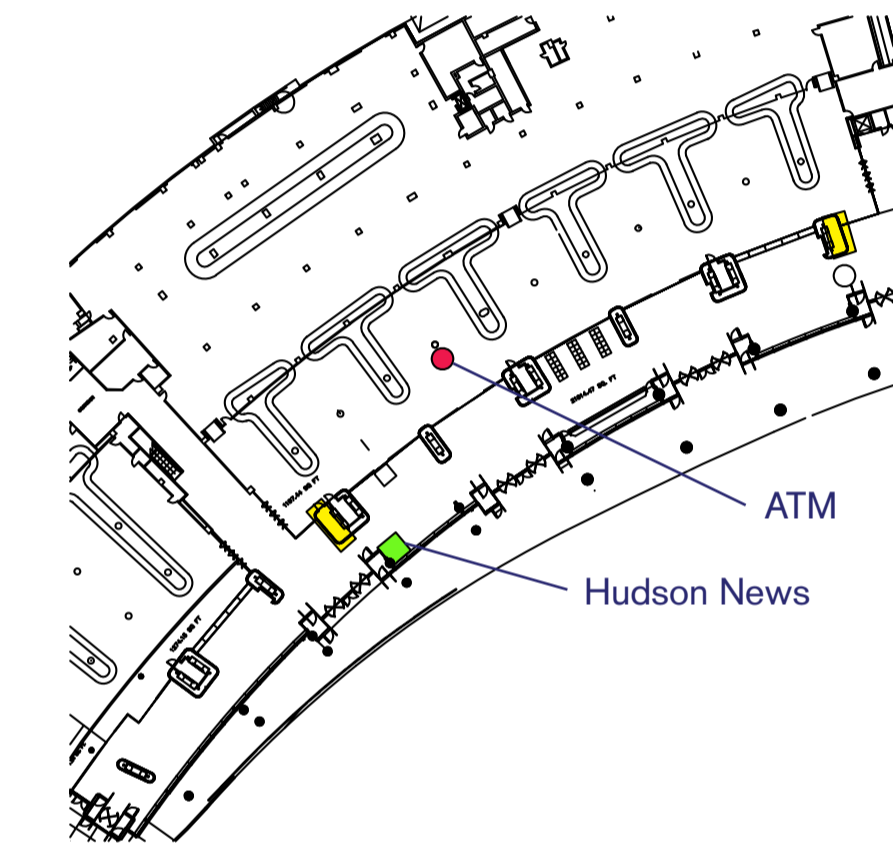

CONCOURSE D

American Airlines

2009 Enplanements 1.9 million

WEST END
ARRIVALS LEVEL

WEST END

WEST END
DEPARTURES LEVEL

- KEY
- Retail
 - Food
 - Services
 - Seating Areas

This is a lease plan intended for discussion purposes only. Landlord makes no warranties or representations concerning any matters contained on this plan, nor shall tenant rely on same.
April 30, 2010