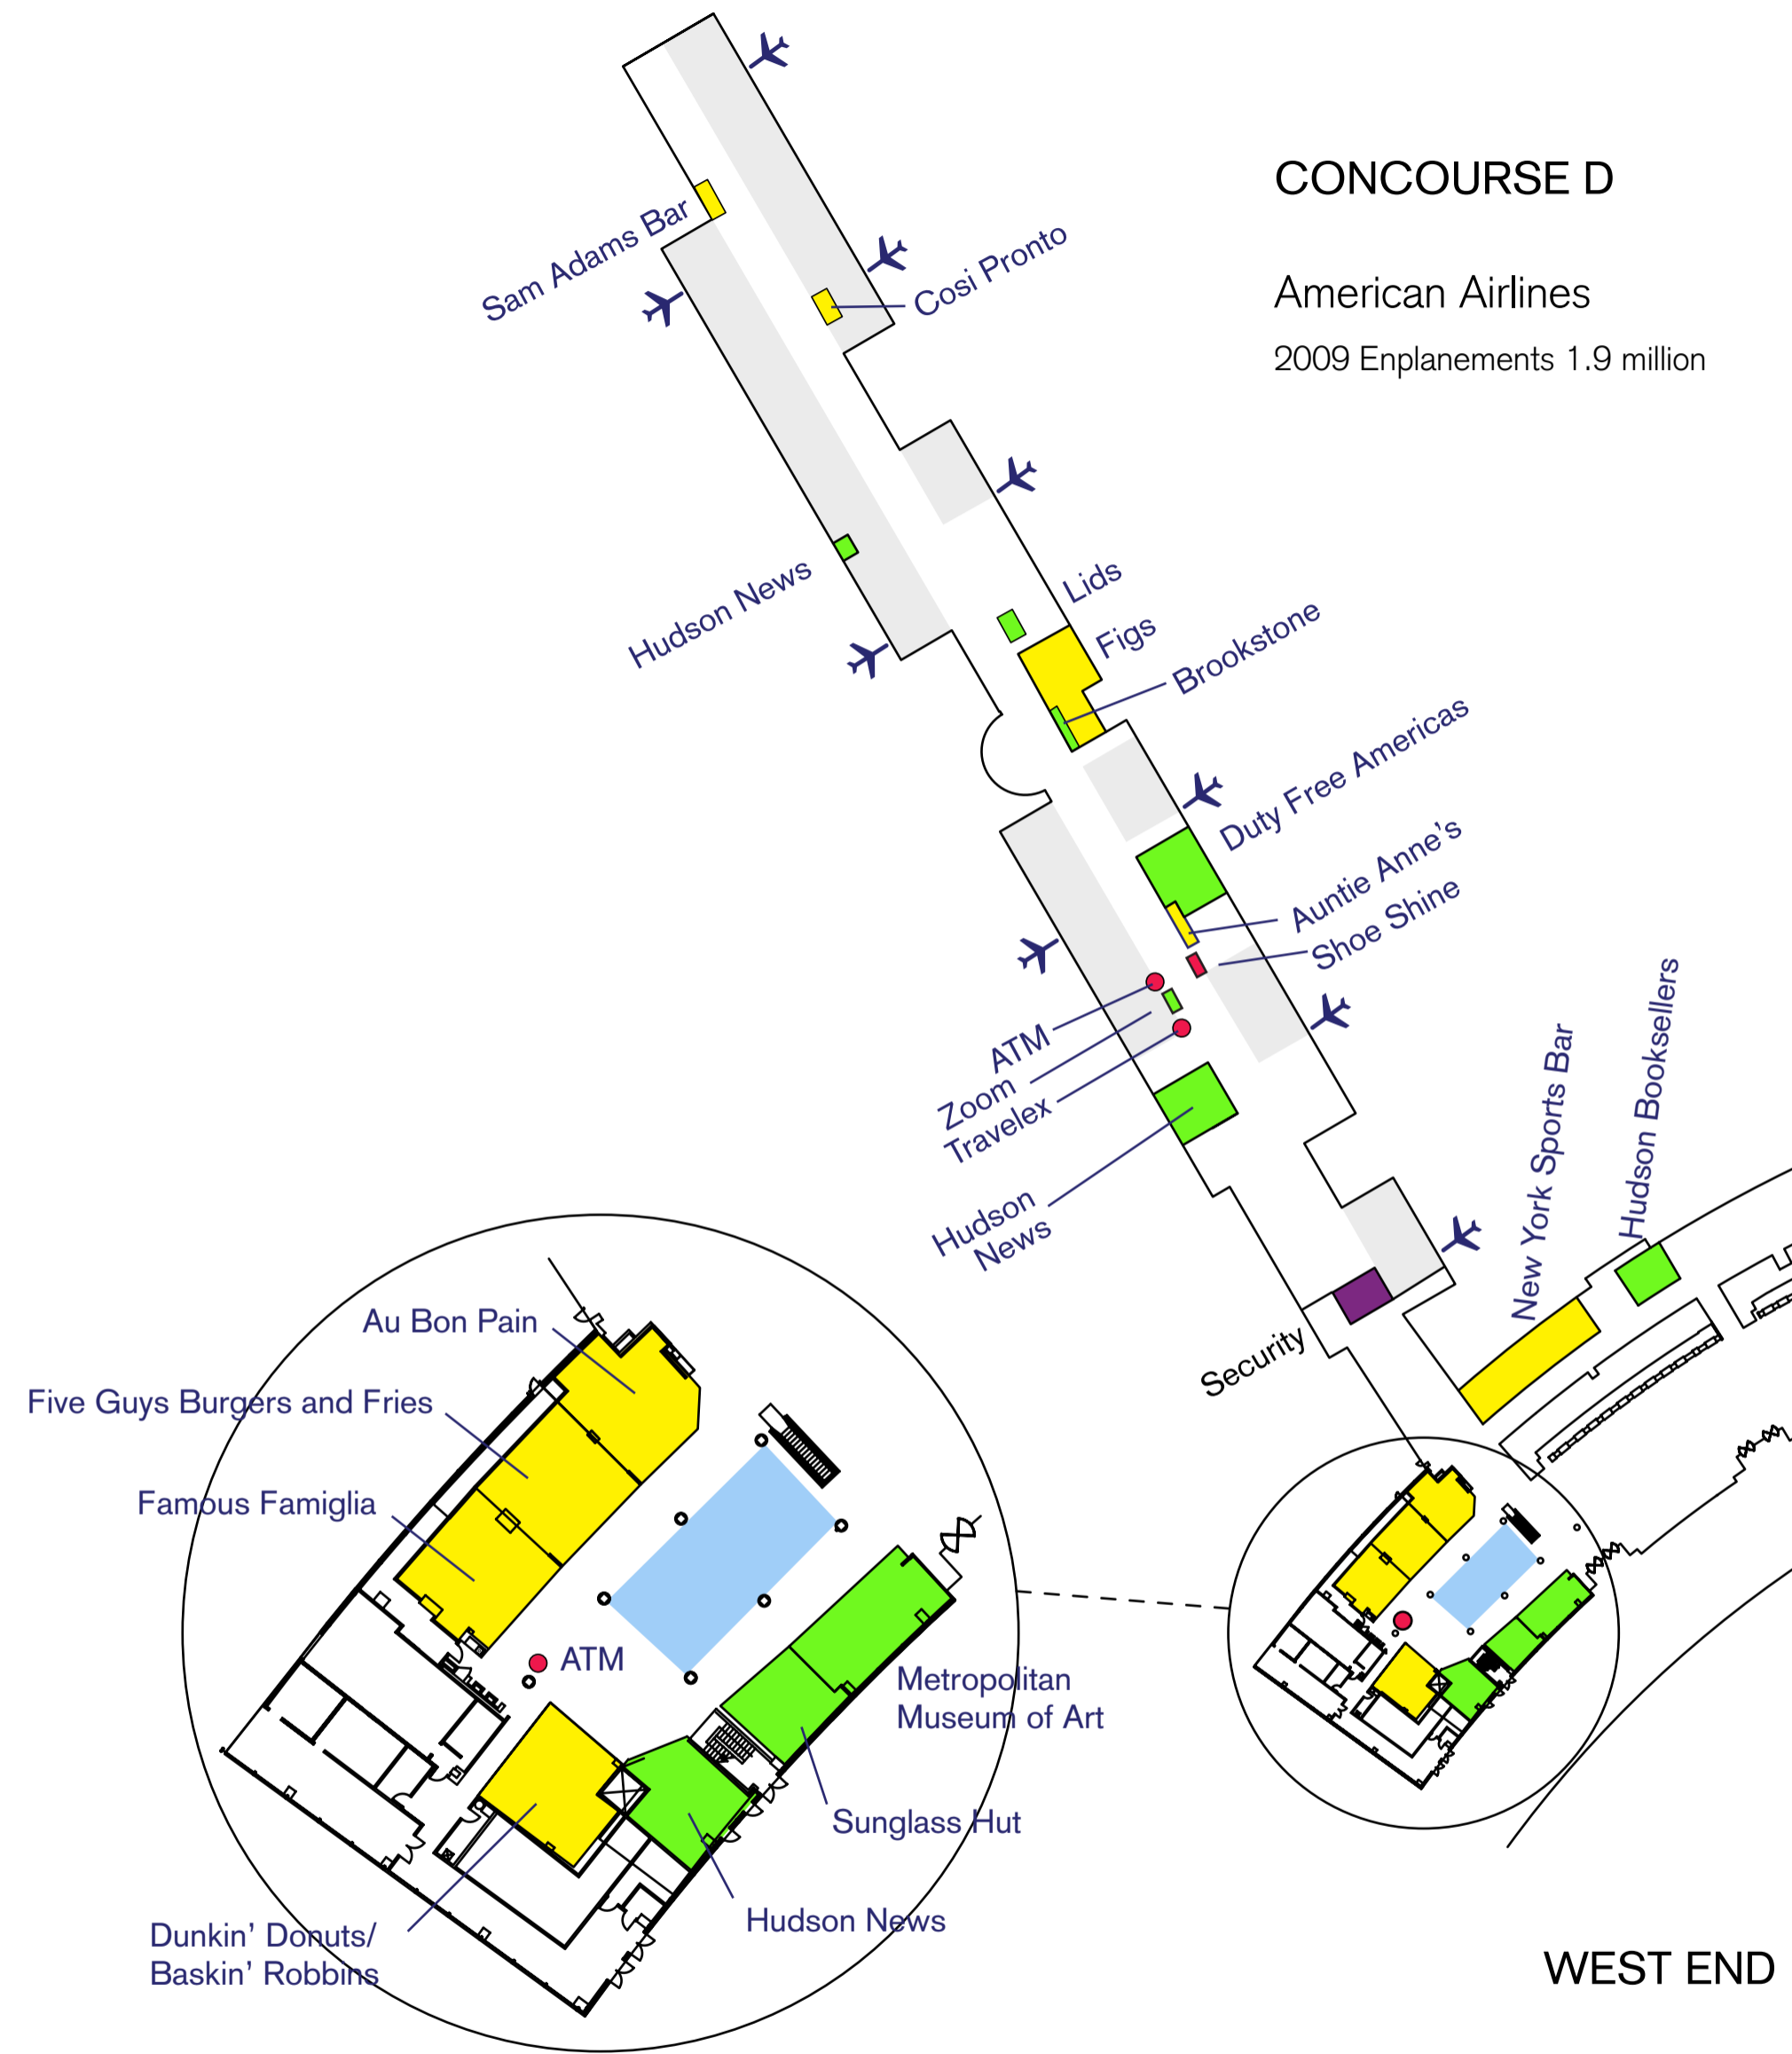

CONCOURSE D

American Airlines

2009 Enplanements 1.9 million

WEST END
ARRIVALS LEVEL

WEST END

WEST END
DEPARTURES LEVEL

- KEY
- Retail
 - Food
 - Services
 - Seating Areas

This is a lease plan intended for discussion purposes only. Landlord makes no warranties or representations concerning any matters contained on this plan, nor shall tenant rely on same.
April 30, 2010