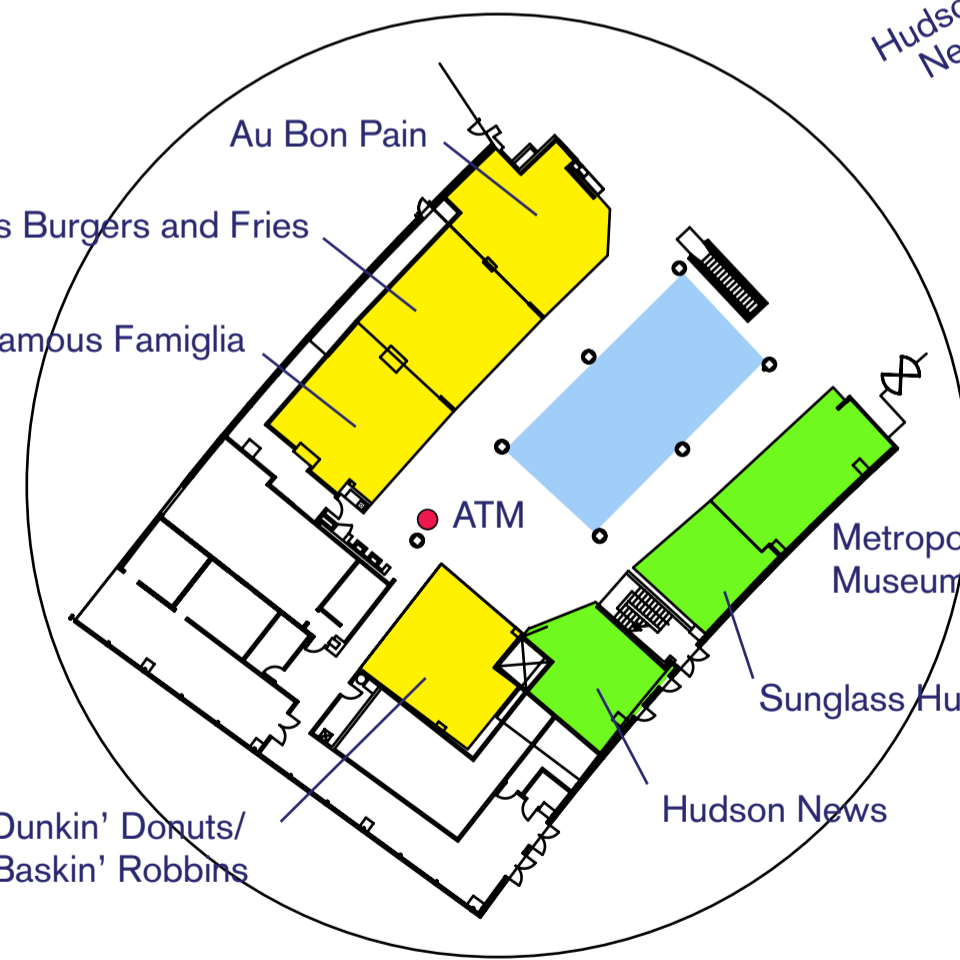

CONCOURSE D

American Airlines

2009 Enplanements 1.9 million

WEST END
ARRIVALS LEVEL

WEST END

WEST END
DEPARTURES LEVEL

- KEY
- Retail
 - Food
 - Services
 - Seating Areas

This is a lease plan intended for discussion purposes only. Landlord makes no warranties or representations concerning any matters contained on this plan, nor shall tenant rely on same.
April 30, 2010