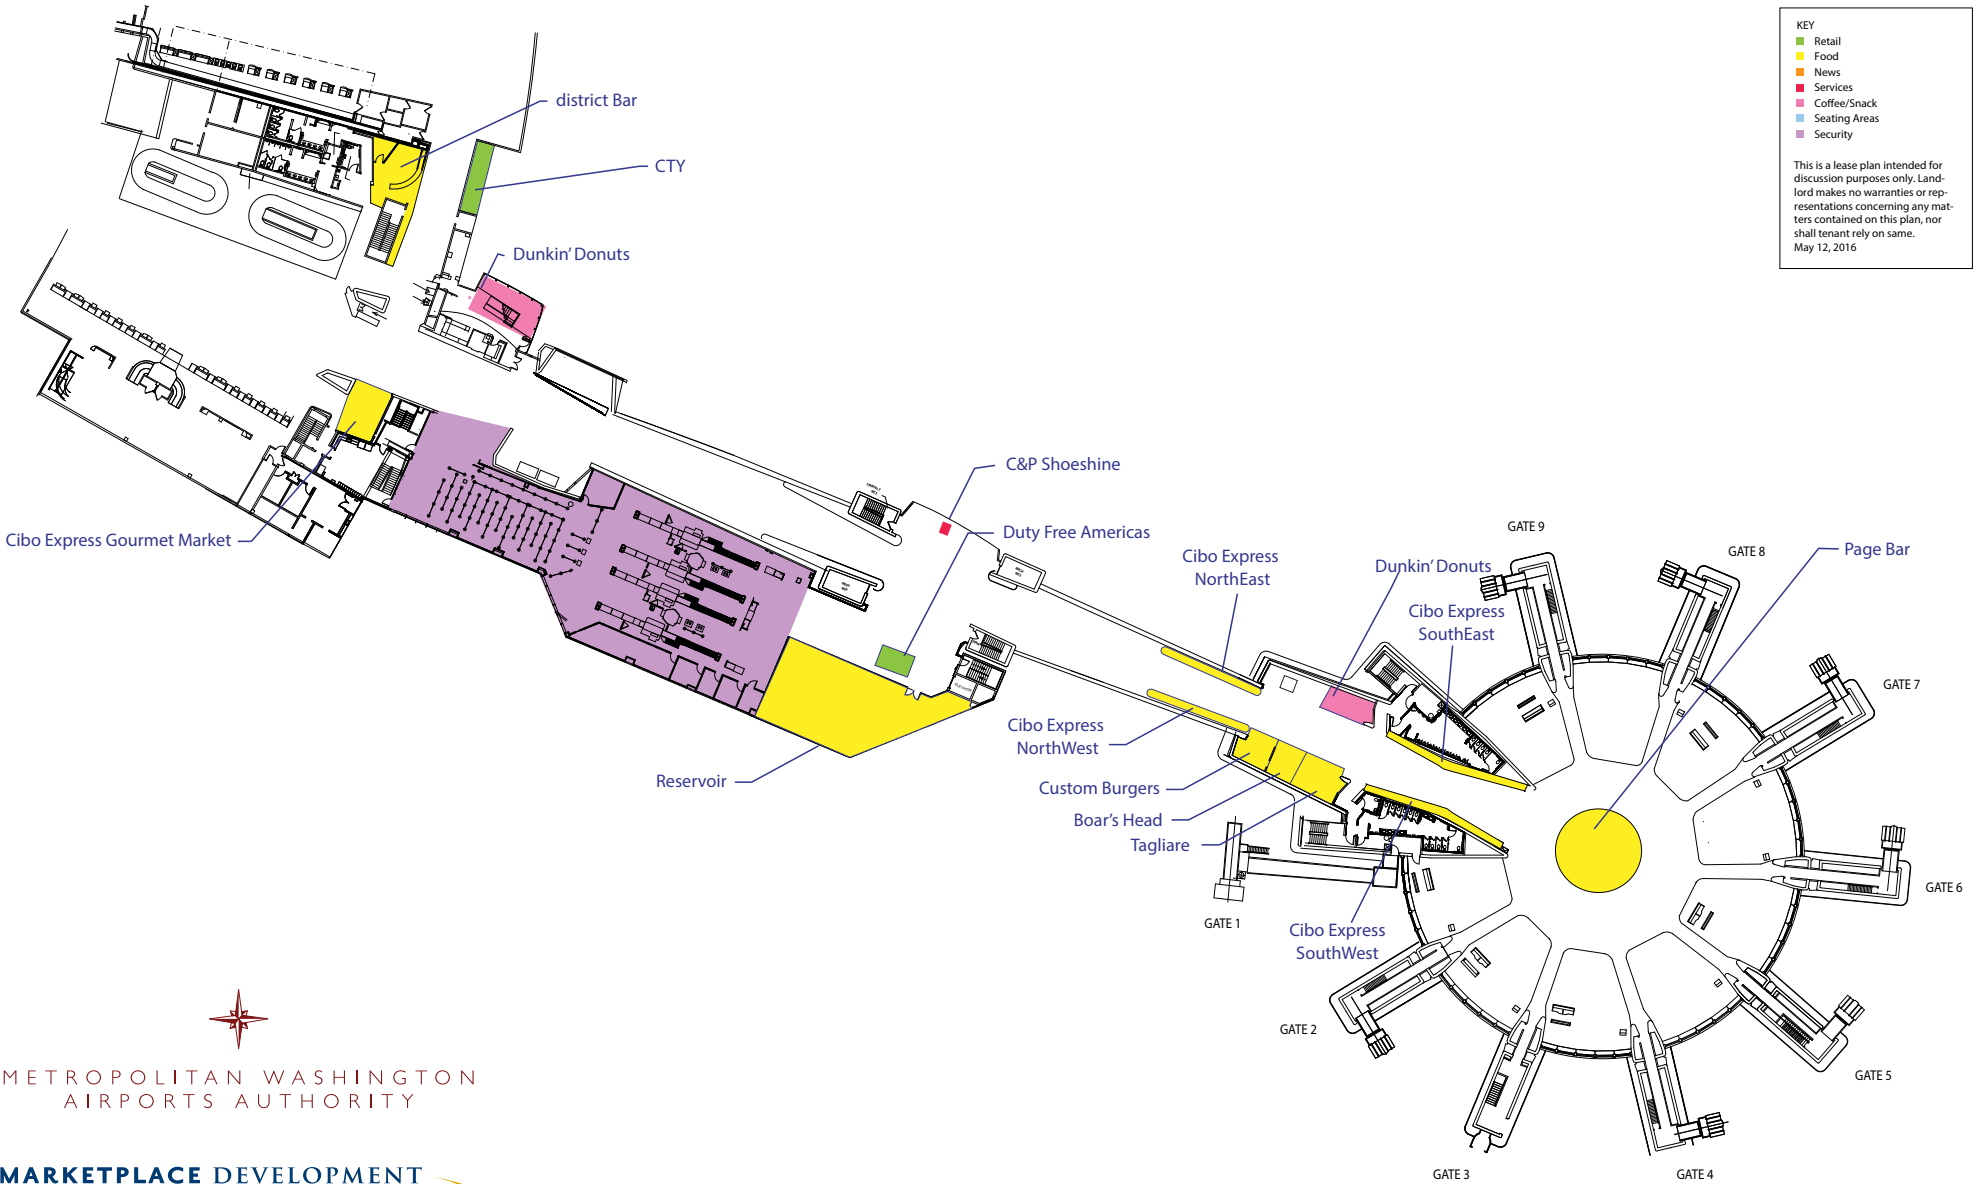

Ronald Reagan Washington National Airport – TERMINAL A

METROPOLITAN WASHINGTON AIRPORTS AUTHORITY

MARKETPLACE DEVELOPMENT