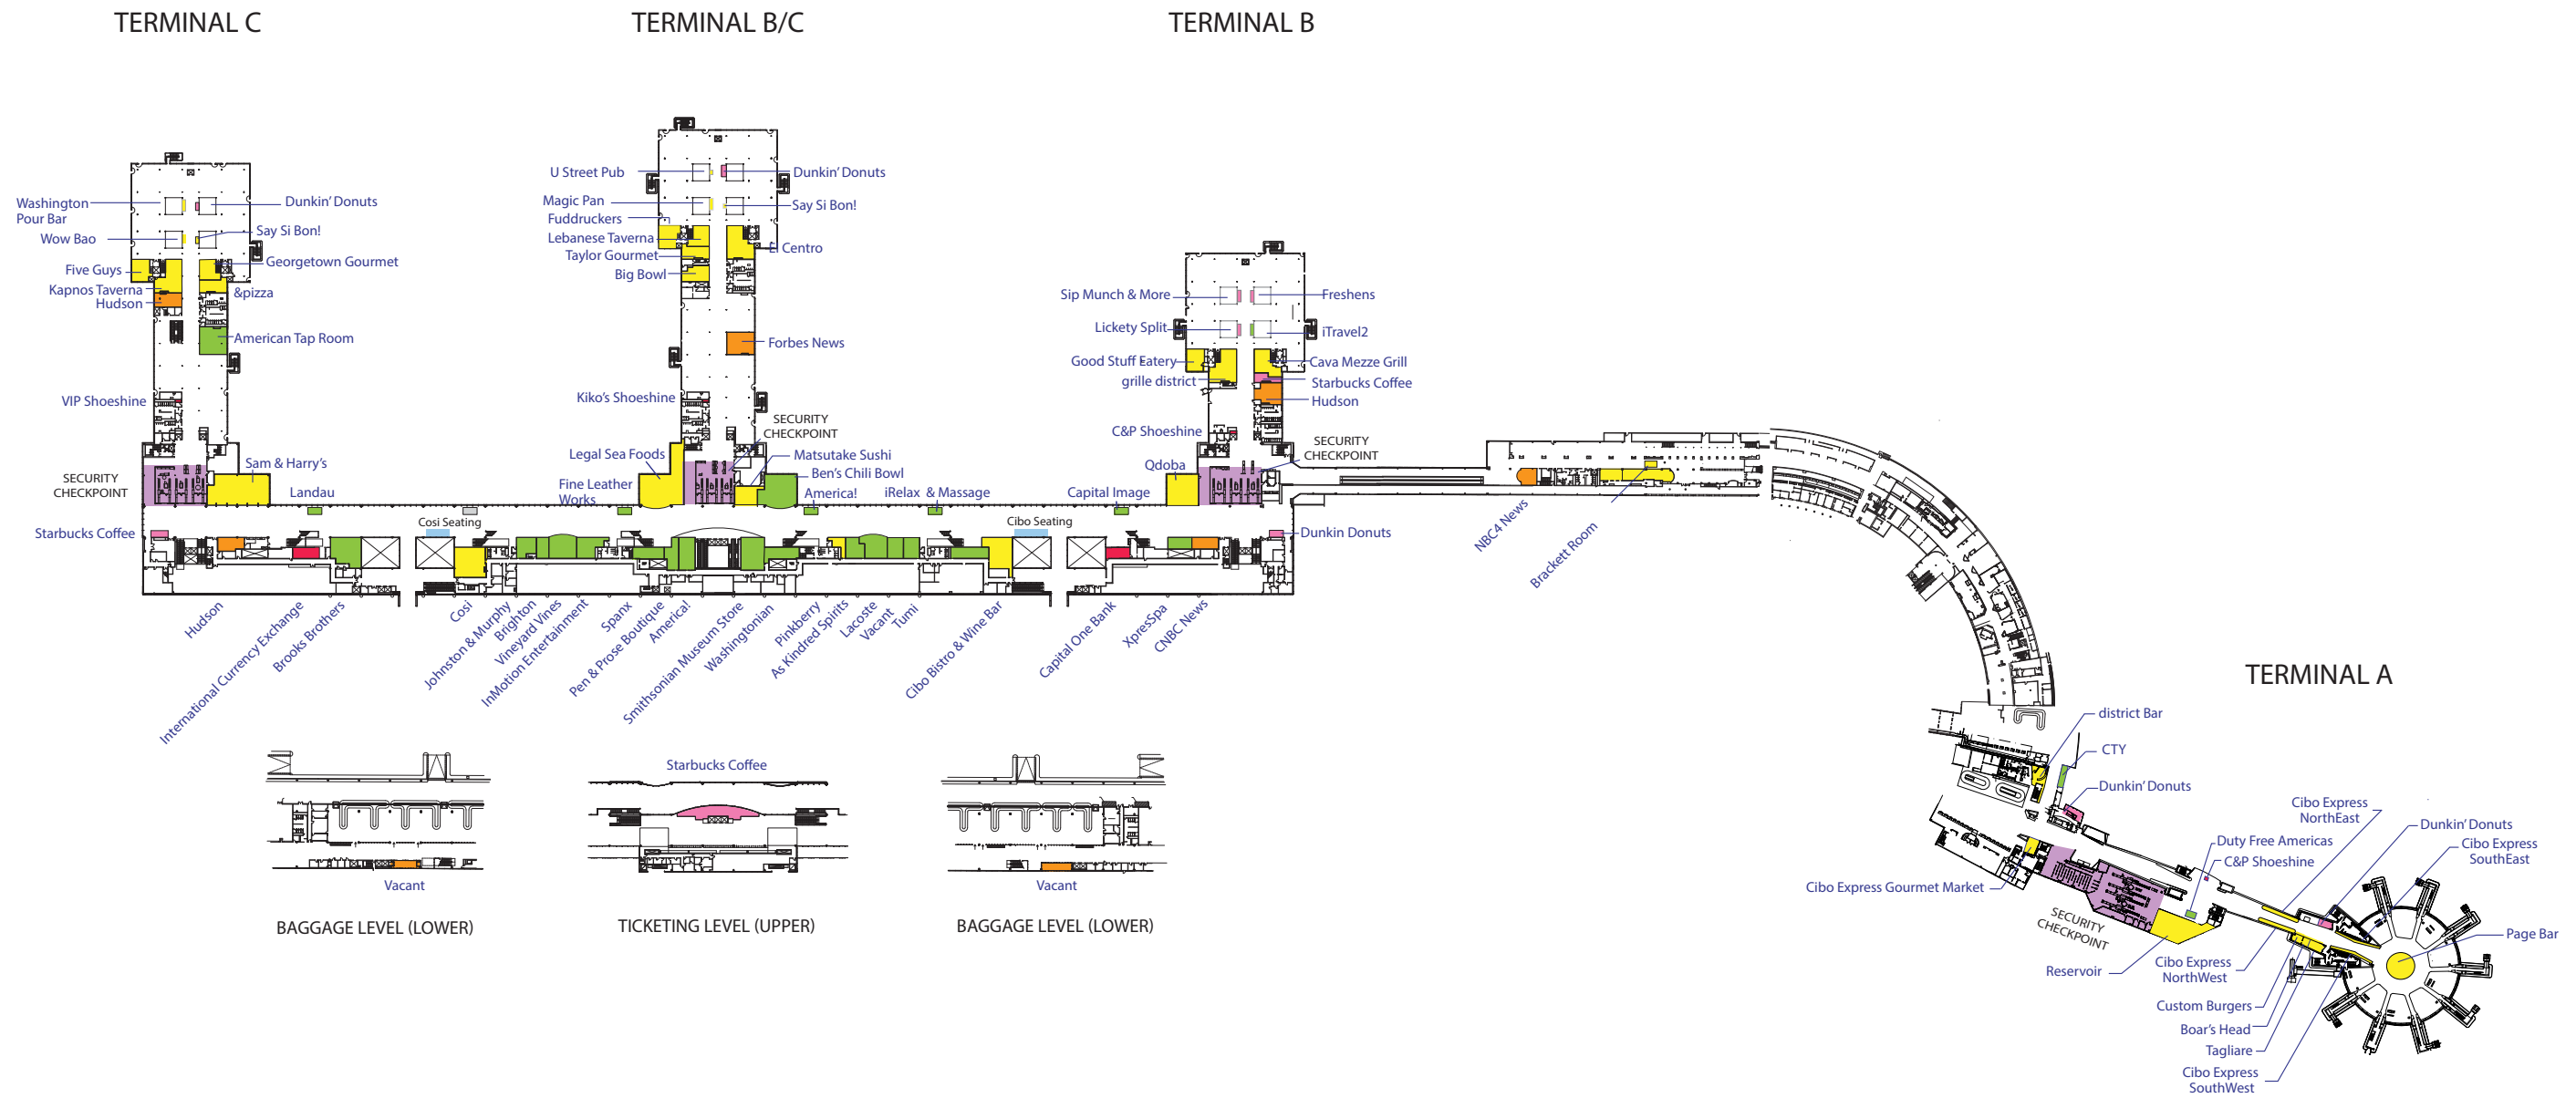

# Ronald Reagan Washington National Airport

METROPOLITAN WASHINGTON  
AIRPORTS AUTHORITY

MARKETPLACE DEVELOPMENT

KEY

- Retail
- Food
- News
- Services
- Coffee/Snack
- Seating Areas
- Security

This is a lease plan intended for discussion purposes only. Landlord makes no warranties or representations concerning any matters contained on this plan, nor shall tenant rely on same.  
May 12, 2016