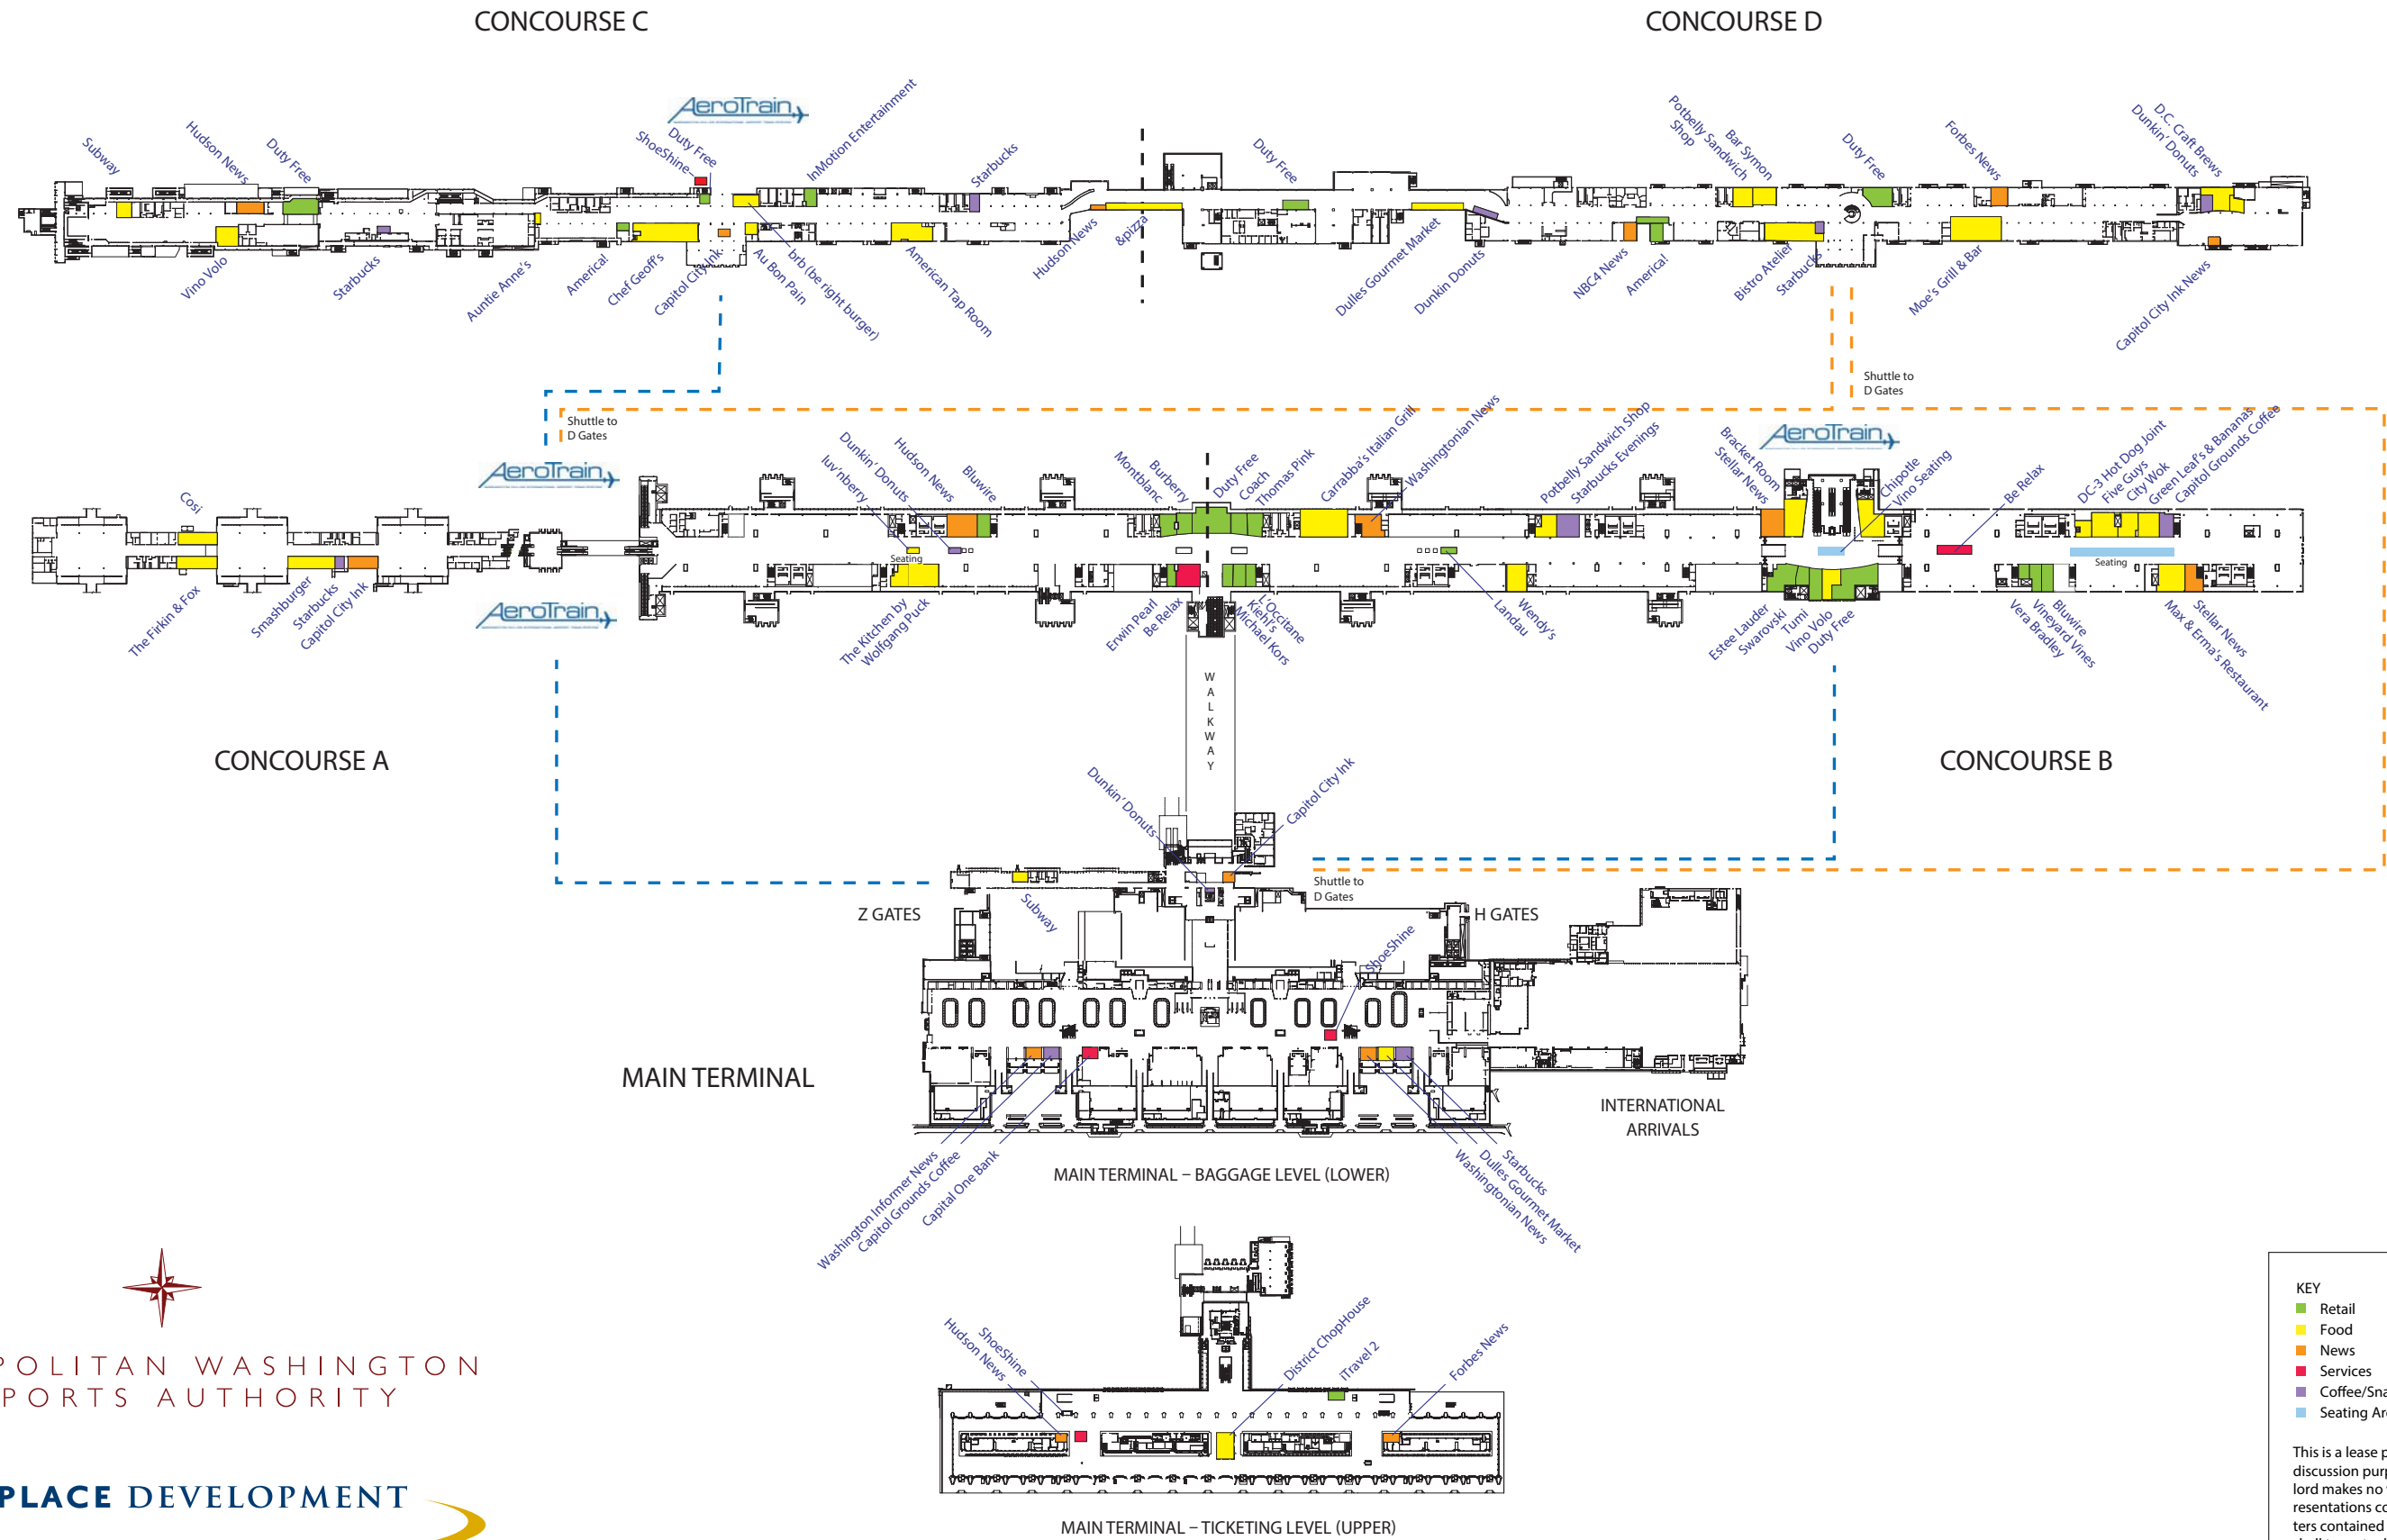

Dulles International Airport

METROPOLITAN WASHINGTON
AIRPORTS AUTHORITY

MARKETPLACE DEVELOPMENT